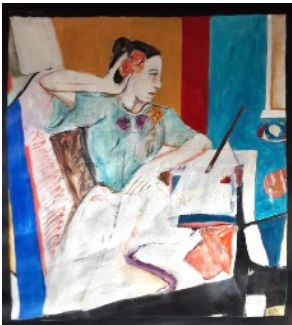

Barry MacPherson

Artist Collective Member / Membre collectif d'artistes

13

Morning Mirror
2023
Oil on canvas /
Huile sur toile
36" x 30"
800⁰⁰

14